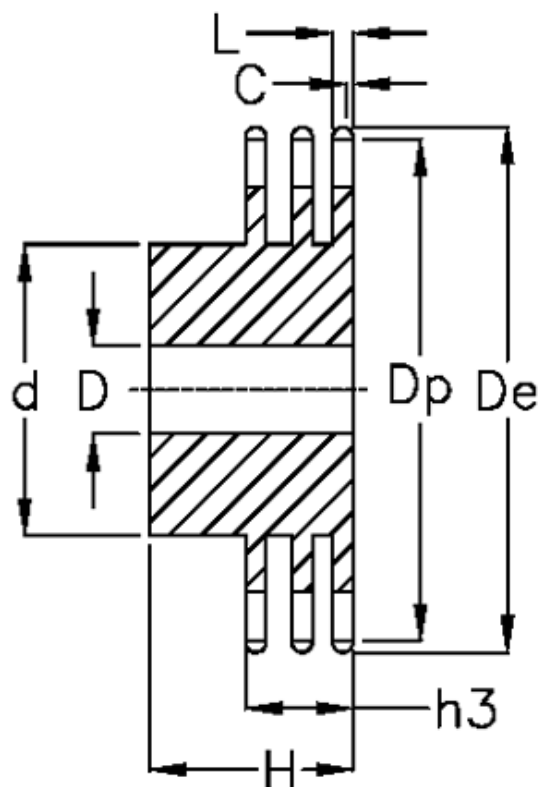

Article number: 616013011013

Description: Sprocket 28 B-3 Z=13 triplex
predrilled

Measures

C	= 5	h3	= 148
d	= *130	L	= 28.8
D	= $30 \pm 0,5$	Number of teeth	= 13
De	= 204.2		
Dp	= 185.75		
For chain size	= 1 3/4" x 1 1/4"		
For chain type	= 28 B-3		
H	= 180		